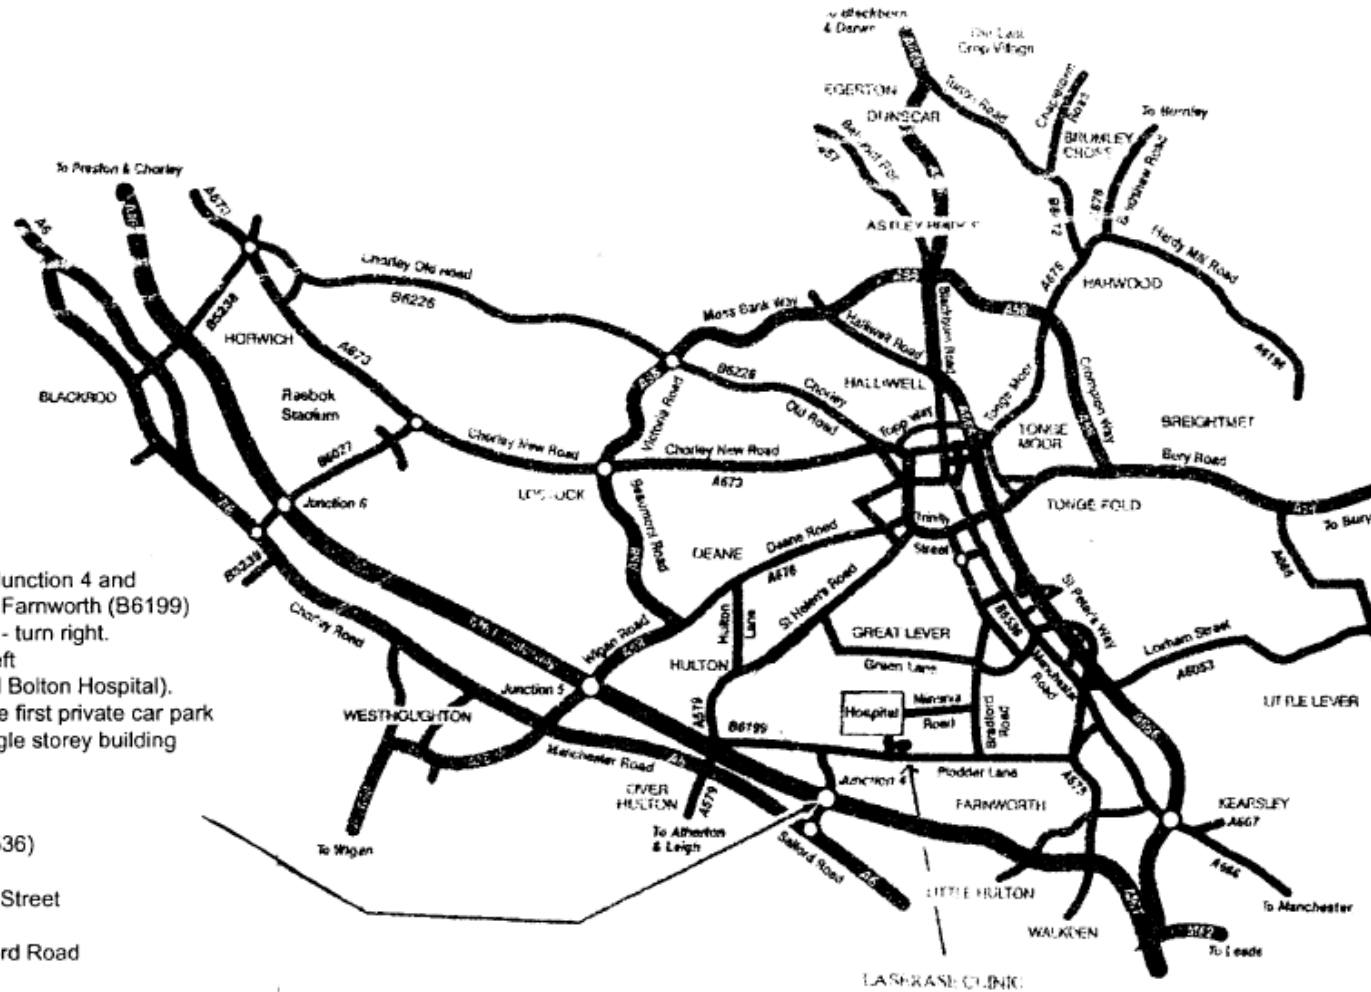

DIRECTIONS TO THE LASERASE CLINIC AT

THE ROYAL BOLTON HOSPITAL  
REDGATE WAY, FARNWORTH, BOLTON, BL4 0JL

**From M61 Motorway**

- Leave the M61 motorway at Junction 4 and follow the signs from here for Farnworth (B6199)
- At traffic lights and T junction - turn right.
- At the next traffic lights turn left (into the grounds of the Royal Bolton Hospital).
- Turn immediately right into the first private car park
- The Laserase clinic is the single storey building at the bottom of the car park.

**From Bolton town centre**

- Along Manchester Road (B6536)
- Pass Asda Superstore on left
- Next right - turn onto Weston Street
- Turn left onto Crescent Road
- Continue forward onto Bradford Road (road bends sharply to right)
- Straight ahead at first set of traffic lights (crossroads)
- Next traffic lights - turn right onto Minerva Road
- Continue forward into hospital grounds
- At roundabout in front of A&E branch left
- At mini-roundabout - continue forward on Redgate Way
- Laserase Clinic is the single storey building on left
- Entrance to our private car park is on the left, after the building (just before traffic lights)